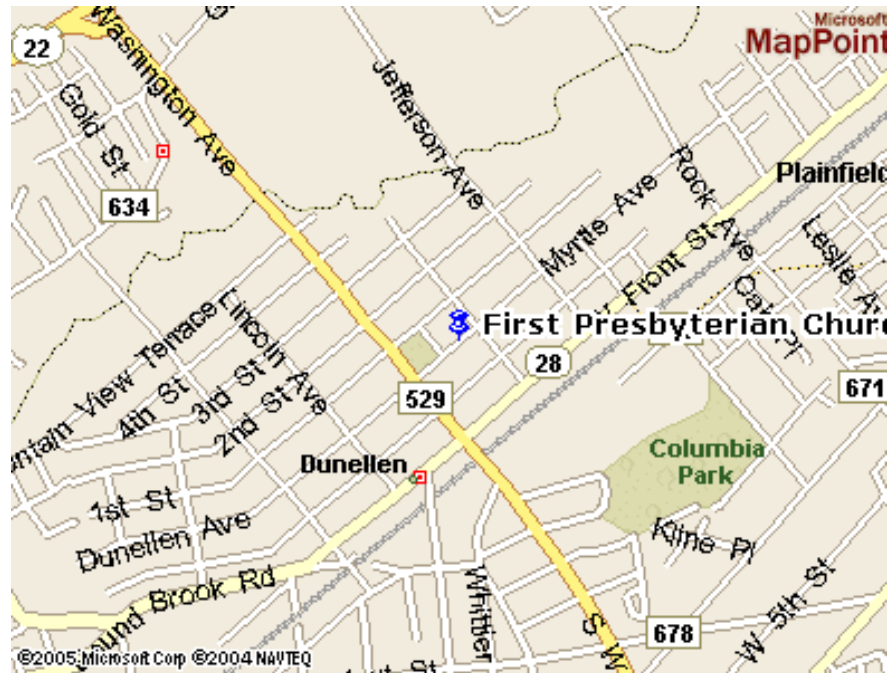

First Presbyterian Church

218 Dunellen Avenue
Dunellen, New Jersey 08812
732-968-3844
www.dunellenpres.org

From 22 Westbound/Eastbound: Turn (u-turn) onto CR-529 (Washington Ave.). Continue to Dunellen Ave. Turn left. Church is past Washington Park at the corner of Dunellen and Park Pl.

From Plainfield/Scotch Plains on SR-28 [North Ave.] Westbound: West Front Street in Plainfield turns into SR28 (North Ave). Continue until the intersection of North Ave and Jackson. Turn right. Continue to Dunellen Ave. Turn left, church is on the right at the corner of Dunellen Ave. and Park Pl.

From I-287: Take Exit 5 to Northbound CR-529 (Stelton Rd). Continue approximately 3.14 miles to Dunellen Ave. Turn right onto Dunellen Ave (at Washington Park). Church is at the corner of Dunellen Ave. and Park Pl.

RECOMMENDED: **Google** or **Mapquest** from your location.