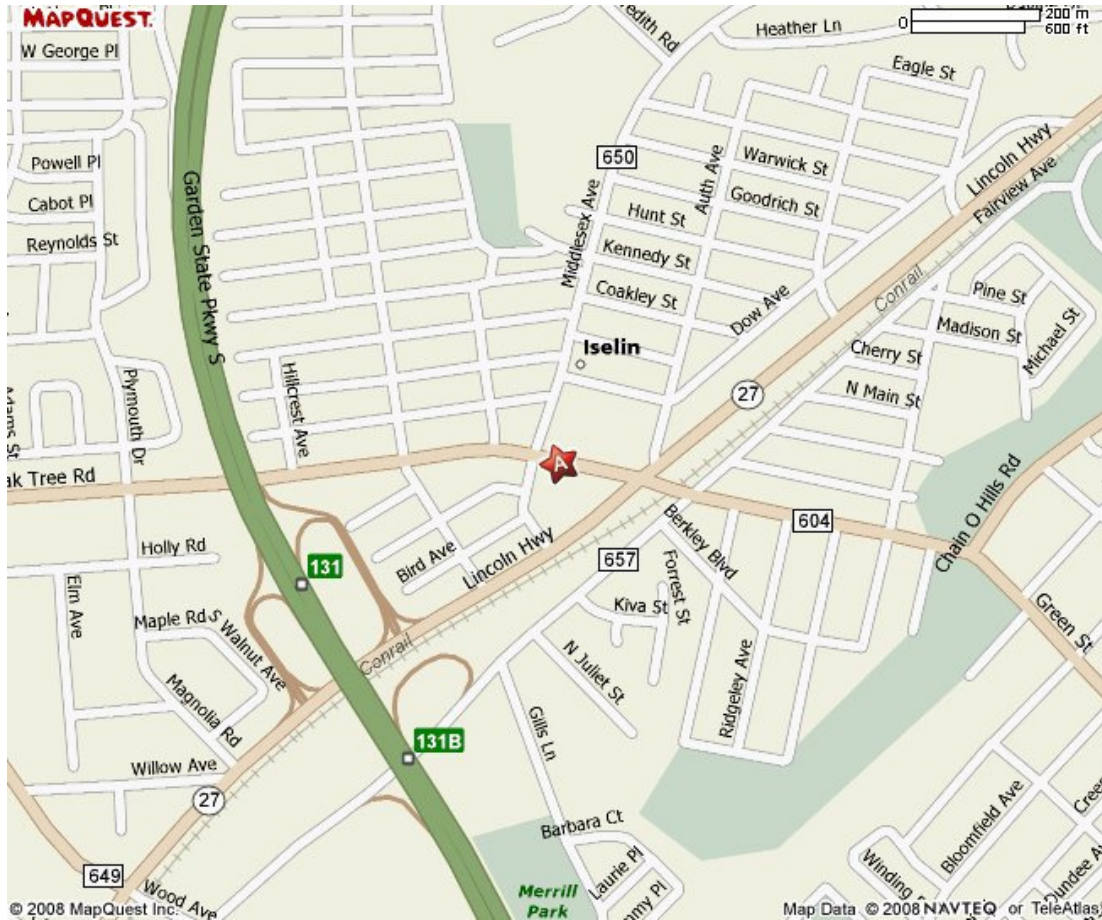

First Presbyterian Church

1295 Oak Tree Road
Iselin, New Jersey 08820

732-283-1188

<http://www.iselinpresbyterian.org/>

From The Garden State Parkway

Take the RT-27 exit- EXIT 131- toward ISELIN / RAHWAY / METUCHEN.
Take the ramp toward ISELIN / RAHWAY.
Turn LEFT onto NJ-27 / LINCOLN HWY (0.2 miles).
Turn LEFT onto Middlesex Ave / CR 650.
Enter from the parking lot on the RIGHT.

From The New Jersey Turnpike

Take the GARDEN STATE PARKWAY exit- EXIT 11- toward WOODBRIDGE (0.6 miles)
Merge onto GARDEN STATE PKWY N (Portions toll) (2.7 miles).
Take the RT-27 exit- EXIT 131- toward ISELIN / RAHWAY / METUCHEN.
Take the ramp toward ISELIN / RAHWAY.
Turn LEFT onto NJ-27 / LINCOLN HWY (0.2 miles).
Turn LEFT onto Middlesex Ave / CR 650.
Enter from the parking lot on the RIGHT.

From US Route 1

Turn to CR 604 Going West (1 mile).
Turn LEFT onto Middlesex Ave / CR 650.
Enter from the parking lot on the LEFT.