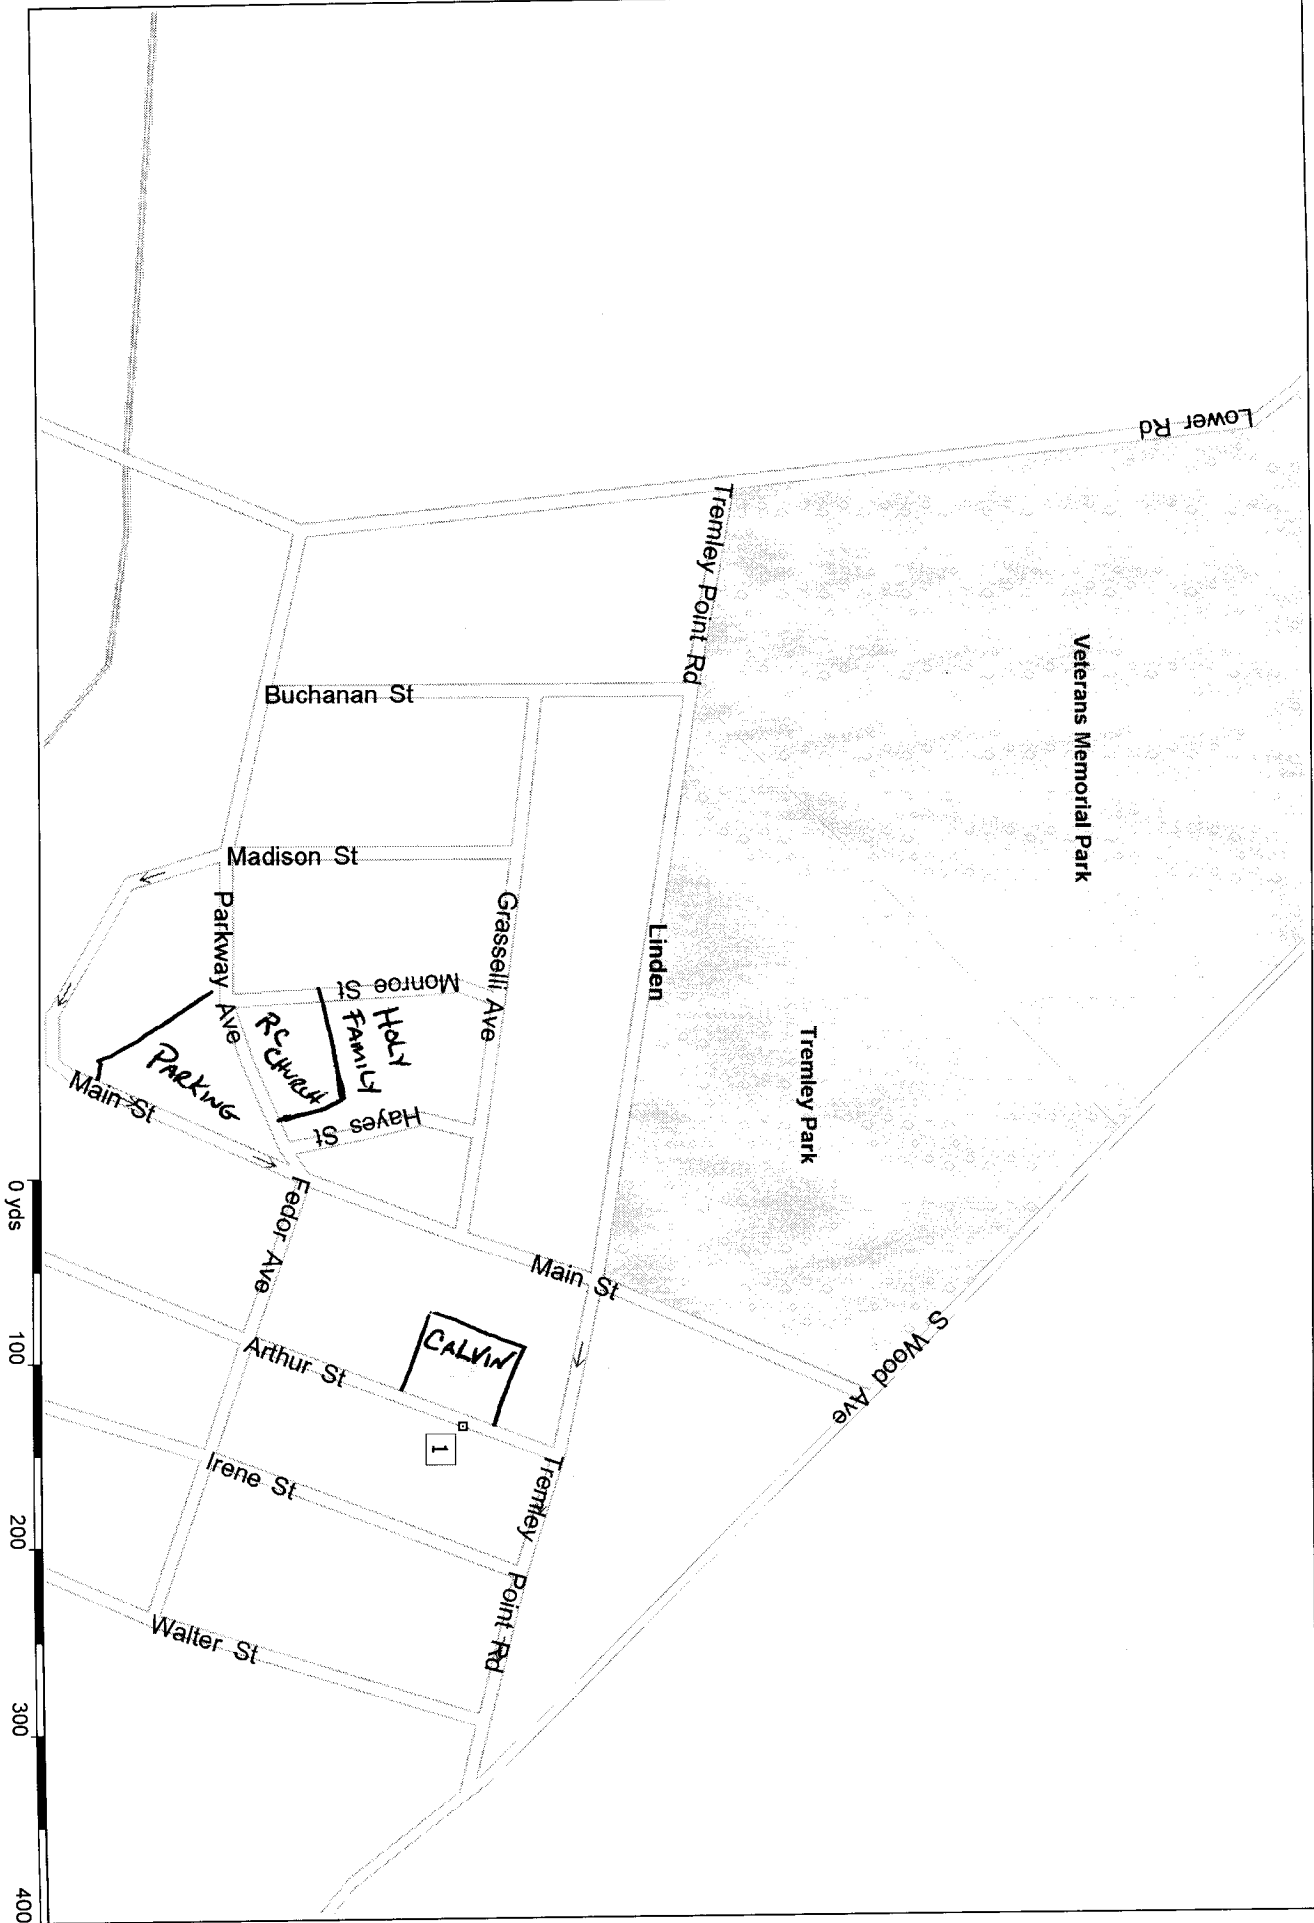

Linden, New Jersey, United States

Copyright © 1998-2003 Microsoft Corp. and/or its suppliers. All rights reserved. <http://www.microsoft.com/streets>
© Copyright 2002 by Geographic Data Technology, Inc. All rights reserved. © 2002 Navigation Technologies. All rights reserved. This data includes information taken with permission from Canadian authorities © 1991-2002 Government of Canada
(Statistics Canada and/or Geomatics Canada), all rights reserved