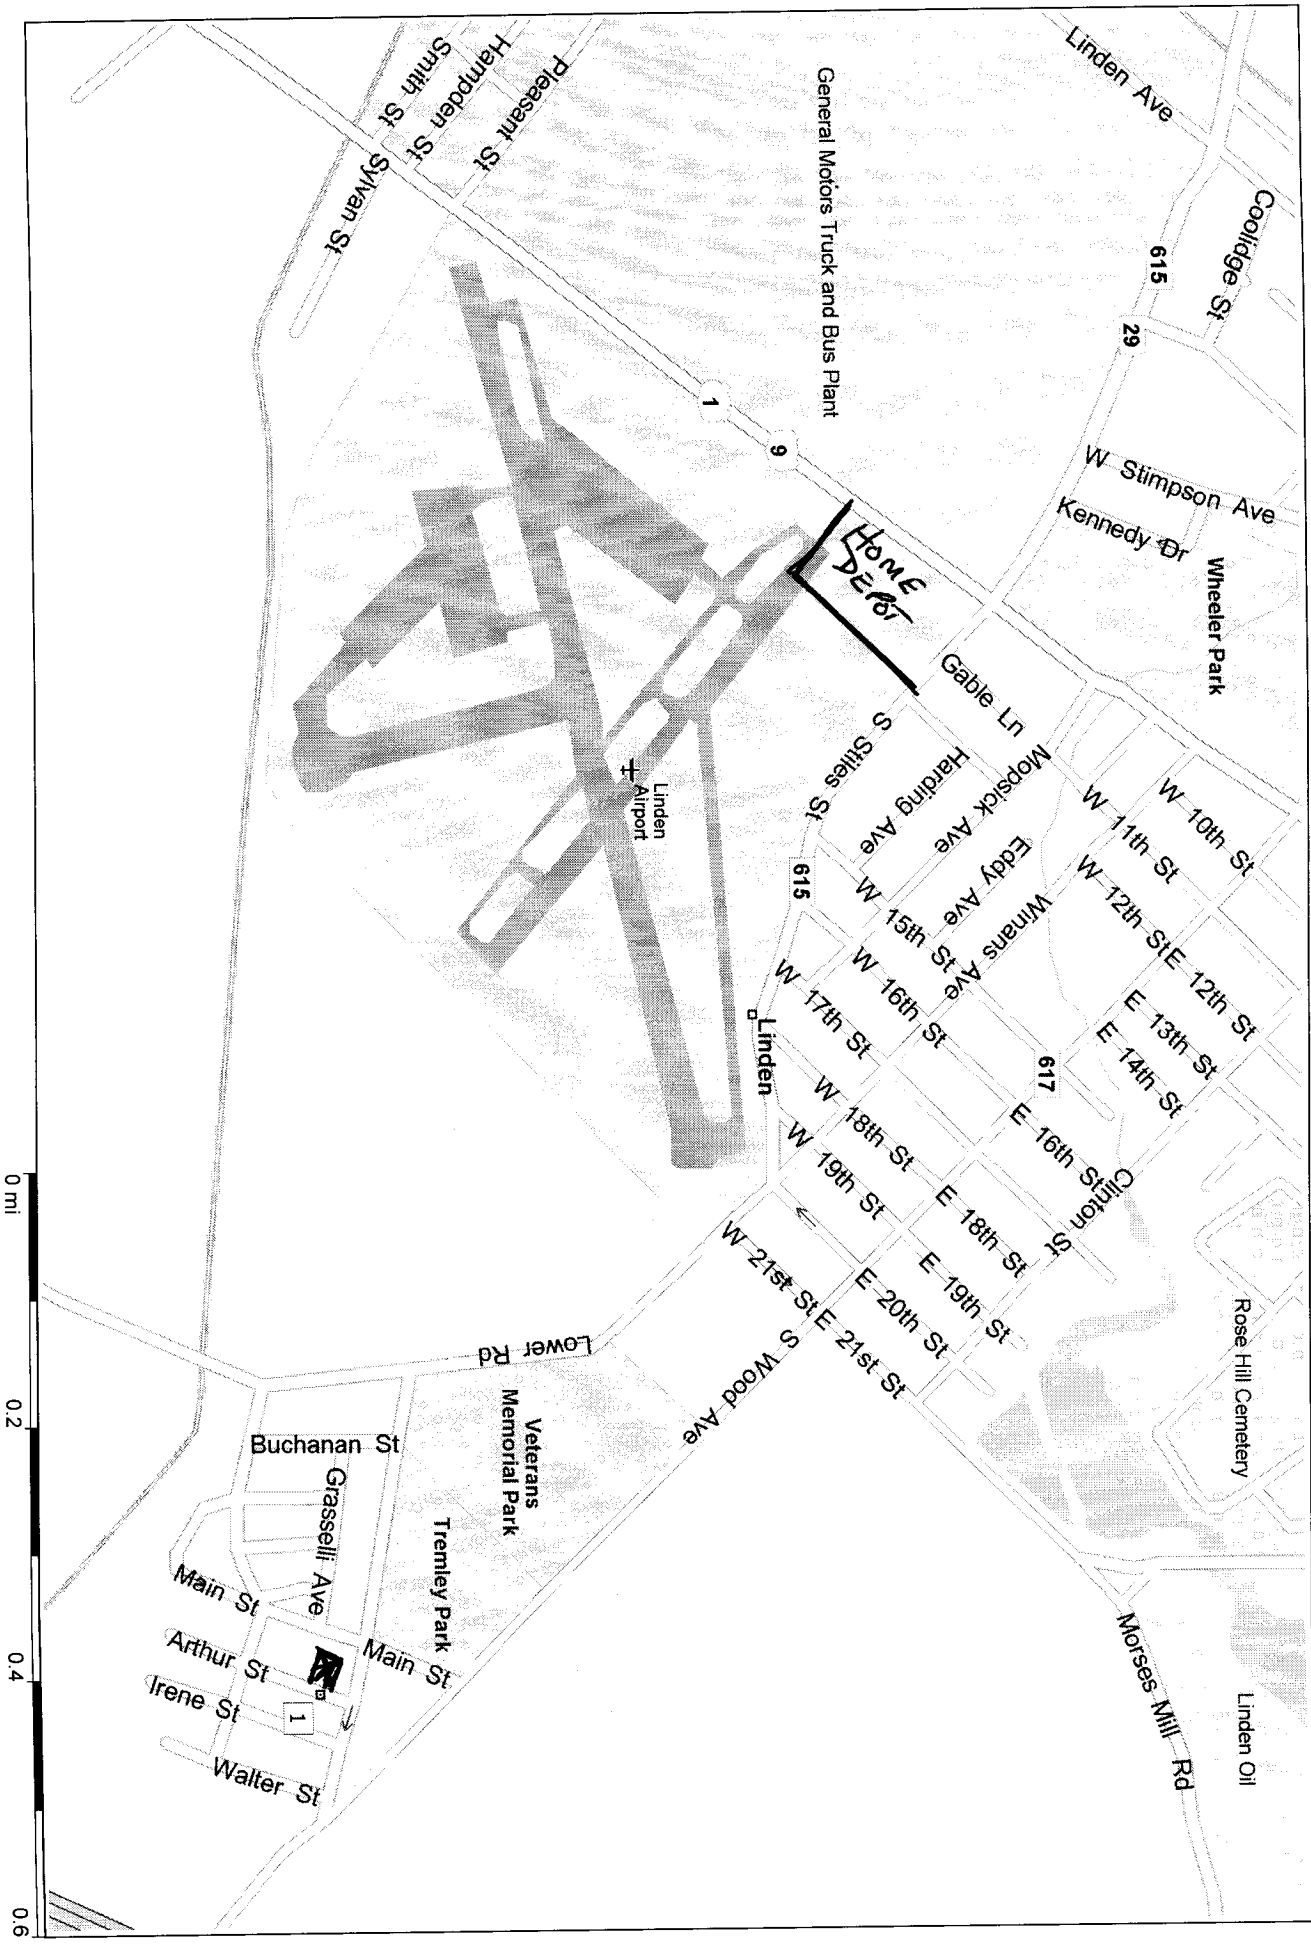

Linden, New Jersey, United States

Copyright © 1988-2003 Microsoft Corp. and/or its suppliers. All rights reserved. <http://www.microsoft.com/streets>
© Copyright 2002 by Geographic Data Technology, Inc. All rights reserved. © 2002 Navigation Technologies. All rights reserved. This data includes information taken with permission from Canadian authorities © 1991-2002 Government of Canada
(Statistics Canada and/or Geomatics Canada), all rights reserved.