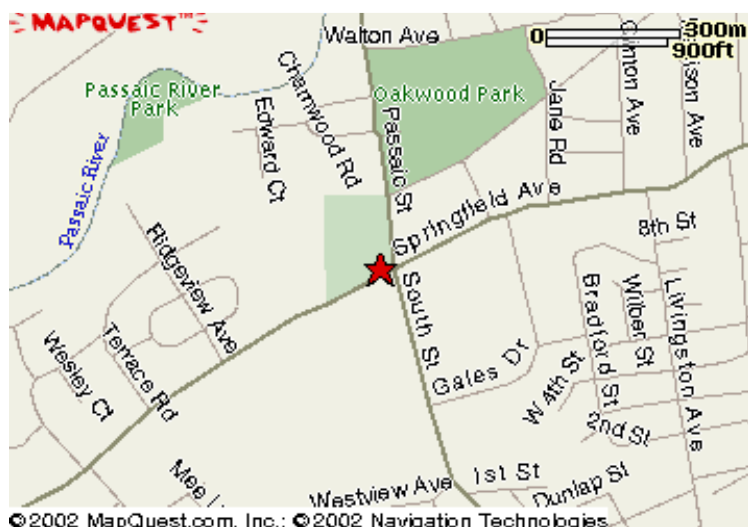

Directions

The Presbyterian Church at **NEW PROVIDENCE**

1307 Springfield Avenue, New Providence, NJ 07974 908-665-0050

The Presbyterian Church at New Providence (PCNP) is located in the center of New Providence at the crossroads of Springfield Avenue and South and Passaic Streets. Parking is available at the Church or in any municipal lot, as well as at the large Community Pool lot west on Springfield Avenue.

FROM NORTH of New Providence:

1. **GARDEN STATE PARKWAY SOUTH** to EXIT #142
2. Exit and stay **LEFT** following signs onto ROUTE 78 WEST- Clinton
3. Take 78 W to EXIT 43 (New Providence/Berkeley Heights)
4. Exit and bear right. Go to 2nd light and **TURN RIGHT**
5. Follow Mountain Avenue to 3rd light and **TURN LEFT**
6. Follow South Street to 2nd light (see Church on far left corner)
7. **TURN LEFT** onto Springfield Ave. and Take a quick **RIGHT** into Church parking lot.

-or-

1. **ROUTE 287 SOUTH** to EXIT #37 (ROUTE 24 EAST)
2. Take 24 East to EXIT #7 (RIVER ROAD)
3. Merge onto River Road, **PASS THROUGH** light, make **NEXT LEFT** (after light) onto **PASSAIC ST.**
4. Follow to end (light) (Kings Grocery Store ahead); Make a **SHARP RIGHT** onto Springfield Ave.
5. Follow to 2nd light. Church ahead on right. Go through light and turn **RIGHT** into parking lot.

FROM WEST of New Providence:

1. **Route 78 EAST** to EXIT #44
2. EXIT and come to **LIGHT**; **TURN LEFT** onto Glenside
3. Follow to 1st **LEFT**---**TURN LEFT** and go under Route 78 (also Glenside)
4. Follow up hill and down hill and go through 2 **LIGHTS**
5. Come to 3rd **LIGHT** (See Church on far left corner)
6. **TURN LEFT** onto Springfield Ave. and **RIGHT** into parking lot