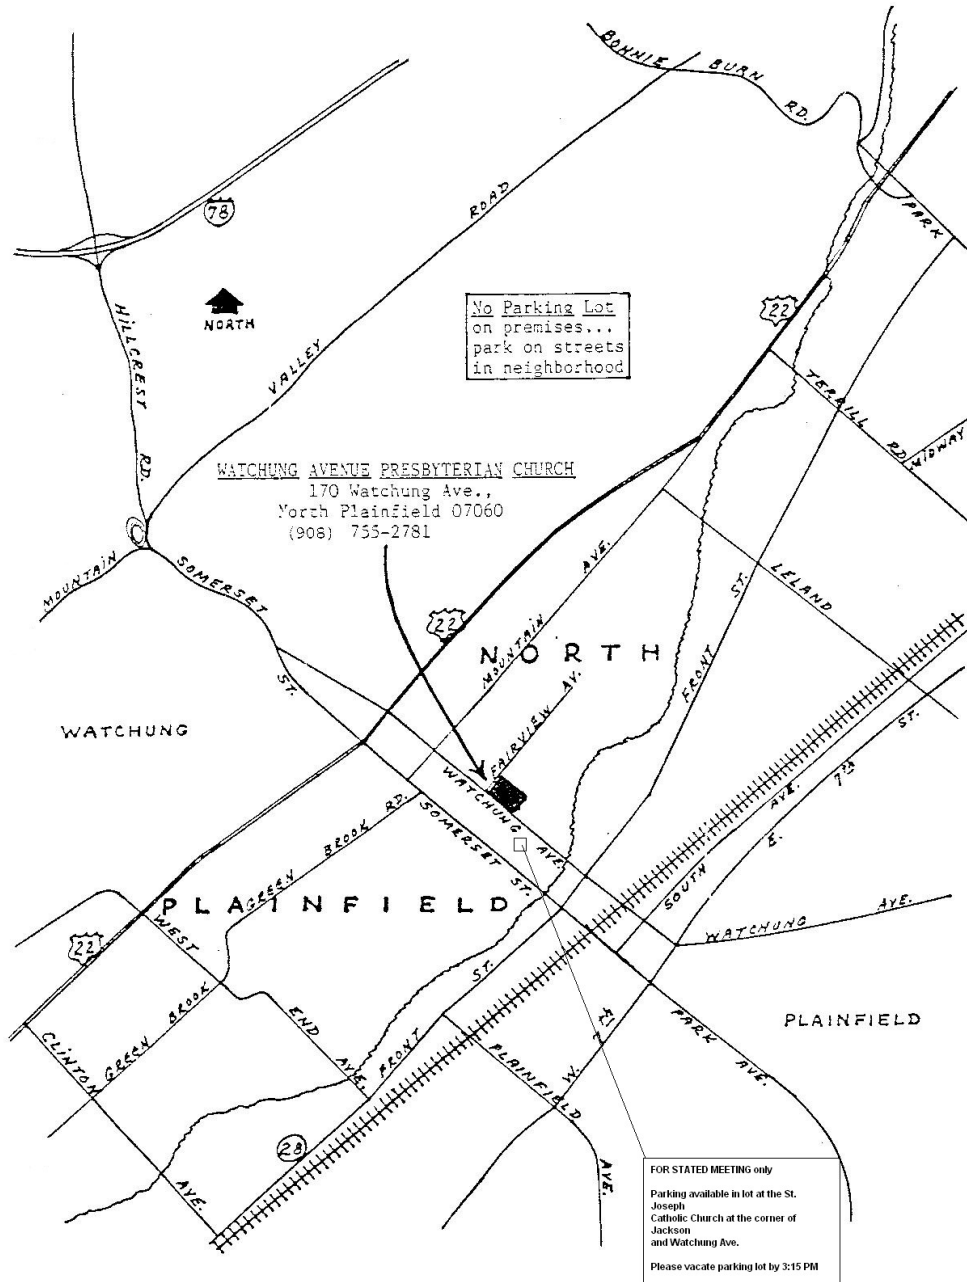

**Watchung Avenue
Presbyterian Church**
170 Watchung Avenue
North Plainfield, New Jersey 07060
908-755-2781
www.wapc.net