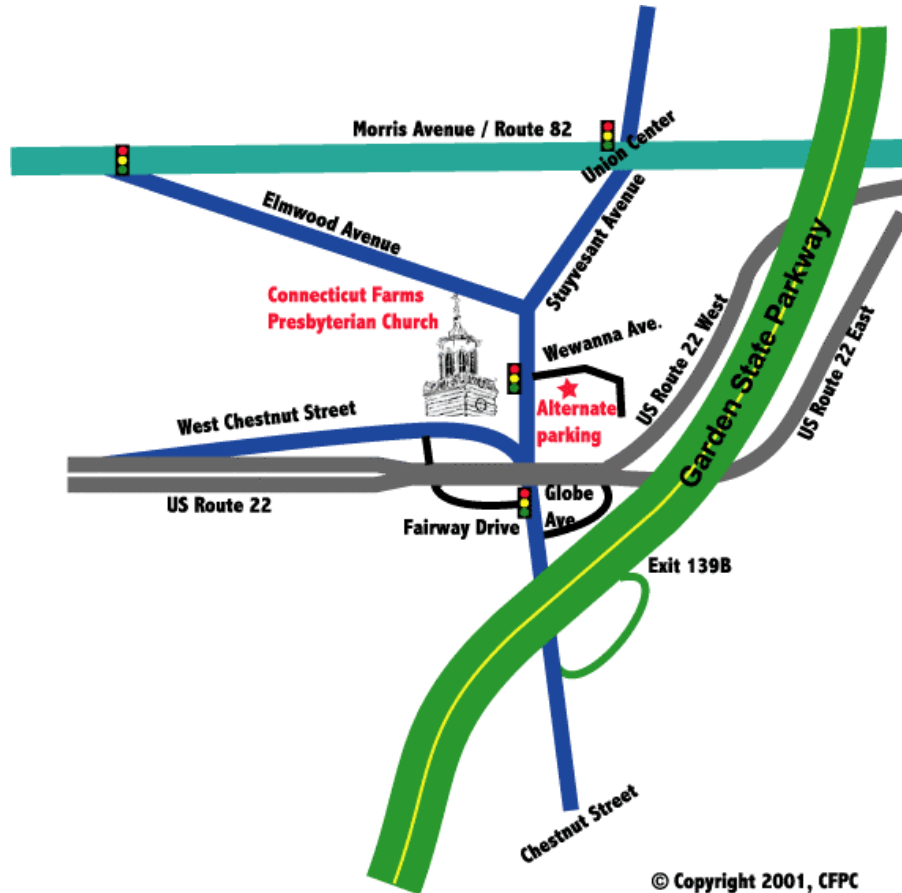

Connecticut Farms Presbyterian Church

888 Stuyvesant Avenue
Union, New Jersey 07083
908-688-3164
<http://www.ct-farms.org/>

© Copyright 2001, CFPC

GARDEN STATE PARKWAY:

North - Take exit 139B. At the end of ramp, turn right on to Chestnut Street and go under two bridges. Immediately after the second bridge, turn left onto West Chestnut Street. The church is on the corner, on your right. The parking lot is the first driveway on your right, behind the church.*

South - Take exit 138 (Kenilworth). At the end of the ramp, turn right and immediately go into the left lane to get onto Parkway Northbound. Follow northbound directions.

NEW JERSEY TURNPIKE:

Take exit 14. Follow signs for Route 22 West. Once on Route 22, pass the Parkway and Route 82 exits. Immediately after the footbridge, turn right onto Fairway Drive North. At the stop sign, turn right onto West Chestnut Street. The church will be on your left. Turn left into the parking lot, behind the Church.*

ROUTE 22:

East - Route 22 is 3 lanes through Union until The Flagship (PC Richards) on your left. Once the road narrows into two lanes, you will pass a park on your right. Take the second right (the first is immediately before the footbridge over Route 22). After making the turn, you will be on Globe Avenue. At the end of Globe Avenue turn right onto Chestnut Street. Immediately after passing under the bridge, turn left onto West Chestnut Street. The church is on the corner on your right. The parking lot is the first driveway on your right, behind the church.*

West - Follow New Jersey Turnpike directions

* Please note that there is an alternate parking lot available, directly across from the front of the church, accessible from Stuyvesant Avenue, located on Wewanna Ave (behind Veterans Memorial Park).